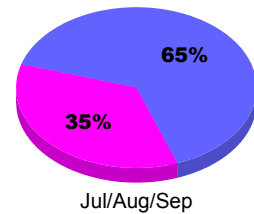

Membership Results
2010-2011

Membership
2009-2010

Month	Net Memb Goal	Actual New Memb	Actual Dropped Memb	Gain/Loss of Memb	Gain/Loss of Memb
Jul/Aug/Sep	66	36	-54	-18	46
Totals	66	36	-54	-18	46

Membership Results 2010-2011

Goal, New, Dropped, Gain/Loss

Comparison of Membership Gain/Loss

Current Year Compared to the Previous Year

Gender Comparison 2010-2011

■ Male ■ Female